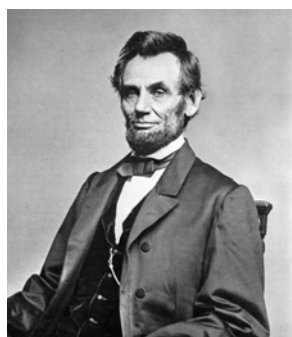

NEWS RELEASE
PHOTO RELEASE

Jan. 25, 2007

Contact: Bryan Schrepel, 913-758-6165

E-mail: SchrepelB@stmary.edu

An Evening with President Lincoln:
The University of Saint Mary Presents the
9th Annual Lincoln Lecture

7 p.m. President's Day, Monday, Feb. 19, 2007 ♦ Xavier Theatre

(Leavenworth, Kan.)—On President's Day, the University of Saint Mary will present a unique theatrical experience featuring "Honest Abe" himself.

Veteran actor Richard "Fritz" Klein of Springfield, Ill. will portray Abraham Lincoln at USM's 9th Annual Lincoln Lecture. Klein is one of the most recognized Lincoln performers in the U.S., having spent the past 26 years embodying the 16th President on stage, in television, and in film.

Considered one of the nation's foremost Lincoln actors, Klein has received rave reviews for his performances, which include appearances on the History Channel, Discovery Channel and C-Span. He has been featured in national publications as well, including the *New York Times* and *USA Today*. Past audiences have been mesmerized by his physical Lincoln-like appearance (he stands at 6'3", just inches shorter than Lincoln, and has a "Quaker beard") and his witty charisma.